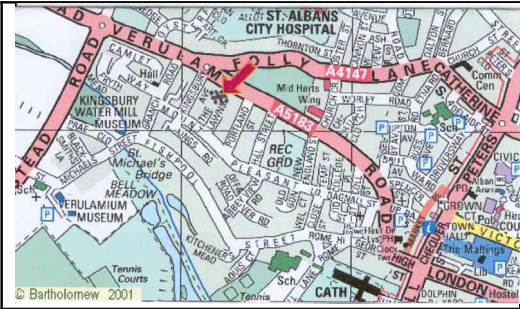

HOW TO GET TO ASHWELL HOUSE 167 VERULAM ROAD

ASHWELL HOUSE
167 Verulam Rd
ST ALBANS AL3 4DW

Go up the (somewhat steep) drive to the rear of Ashwell House

Entrance is at the rear, from the car park

Once inside, go down the staircase to the Bar – and a warm welcome !!

On your SatNav enter: AL3 4DW